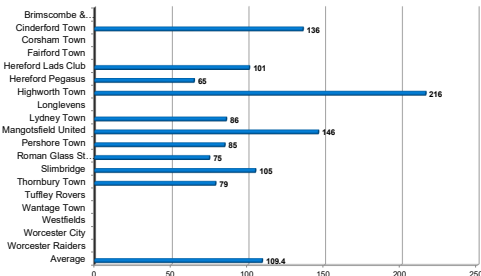

Total	1,210	469	248	493	1,896	2,033	1,652	* At time season 2019-20 was suspended due to Covid-19				
Won:Drew:Lost Ratio	38.8%	20.5%	40.7%									

	Pld	Won	Drew	Lost	For	Agst	Pts	Won:Drew:Lost Ratio
Premier Division	579	186	114	279	782	1,089	669	32.1% 19.7% 48.2%
Division 1 West	226	116	44	66	444	310	392	51.3% 19.5% 29.2%
Division 1	380	151	87	142	623	596	540	39.7% 22.9% 37.4%

Nickname	Bassett
Record Gate	2,103 v Swindon Town (1991)
Best Gate - 2022/23	220 v Malvern Town
Average Hellenic Attendance 2022/23	117 (up from 107 in 22/23)
Record Known Win	16 - 0 v Clyffe Pypard (1933/34)
Record Known Defeat	1 - 16 v Warminster T (3/11/1945)

CROWDS

RWBTFC League Attendances - Season 2023-24