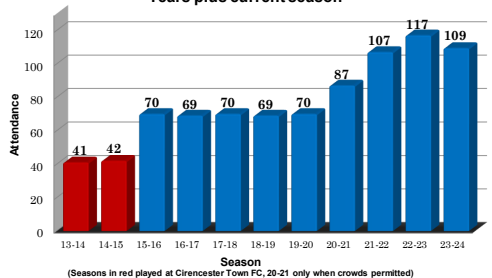

RWBTFC Average Home League Attendances - Last 10 Years plus current season